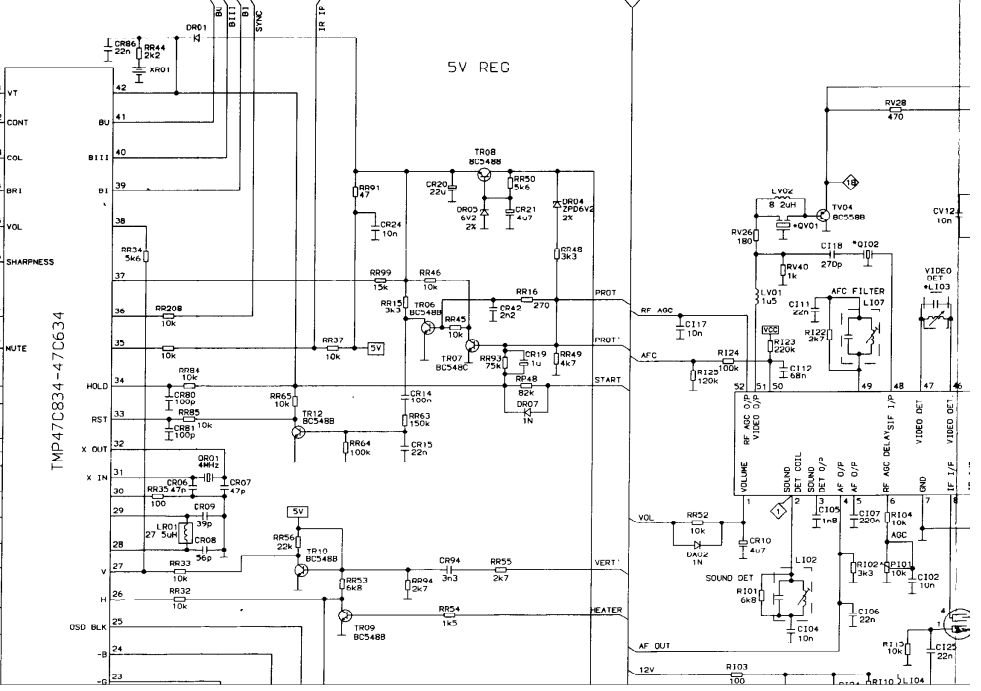

**TELEFUNKEN
TX 805 CHASSIS**

TUNER (MTM-RC-2004)

TMP47C834-47D634

5V REC

NOTES
 ALL CAPACITANCES ARE IN FARAD, EC-16V
 UNLESS OTHERWISE STATED
 ALL RESISTANCES ARE OHM, 1/4W
 UNLESS OTHERWISE STATED
 DIODE NOT DESIGNATED ALL 1N4148
 □ VOLTAGE SOURCE
 ▲ SAFETY AND SAFETY RELATED