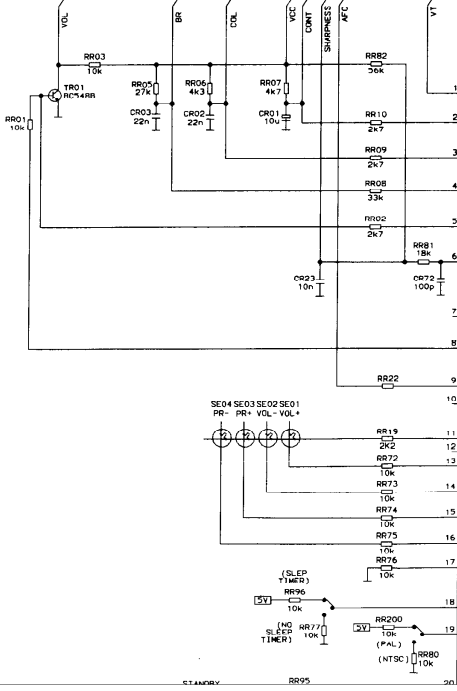

**TELEFUNKEN
TX 805 CHASSIS**

TUNER (MTM-RC-2004)

TMP47C834-47D634

5V REC

NOTES
 ALL CAPACITANCES ARE IN FARAD, EC-16V
 UNLESS OTHERWISE STATED
 ALL RESISTANCES ARE OHM, 1/4W
 UNLESS OTHERWISE STATED
 DIODE NOT DESIGNATED ALL 1N4148
 □ VOLTAGE SOURCE
 ▲ SAFETY AND SAFETY RELATED