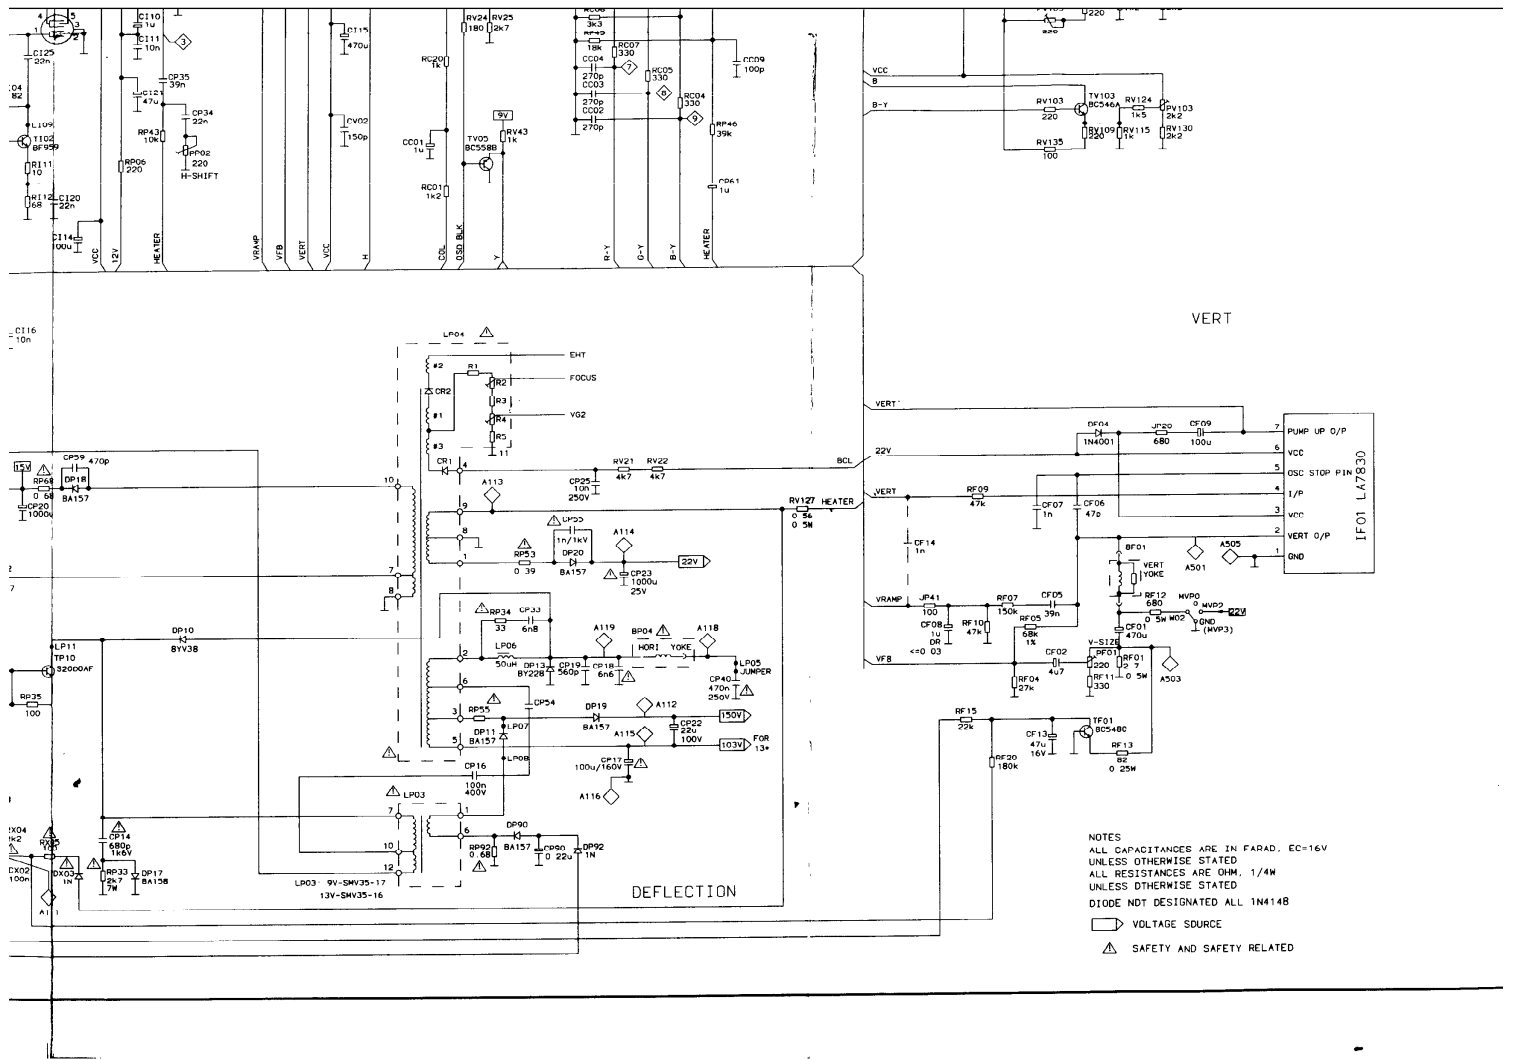

**TELEFUNKEN
TX 805 CHASSIS**

TUNER (MTM-RC-2004)

TMP47C834-47D634

5V REC

NOTES
 ALL CAPACITANCES ARE IN FARAD, EC-16V
 UNLESS OTHERWISE STATED
 ALL RESISTANCES ARE OHM, 1/4W
 UNLESS OTHERWISE STATED
 DIODE NOT DESIGNATED ALL 1N4148
 □ VOLTAGE SOURCE
 ▲ SAFETY AND SAFETY RELATED