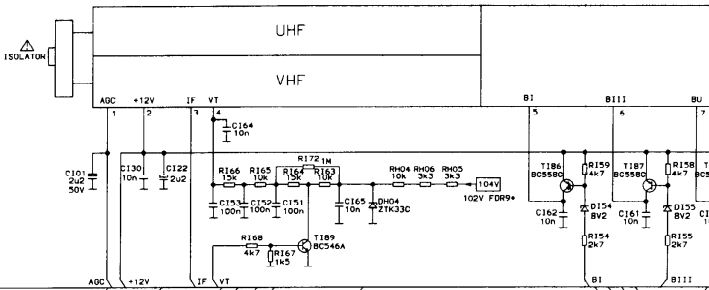

**TELEFUNKEN
TX 805 CHASSIS**

TUNER (MTM-RC-2004)

TMP47C834-47D634

5V REC

NOTES
 ALL CAPACITANCES ARE IN FARAD, EC-16V
 UNLESS OTHERWISE STATED
 ALL RESISTANCES ARE OHM, 1/4W
 UNLESS OTHERWISE STATED
 DIODE NOT DESIGNATED ALL 1N4148
 □ VOLTAGE SOURCE
 ▲ SAFETY AND SAFETY RELATED